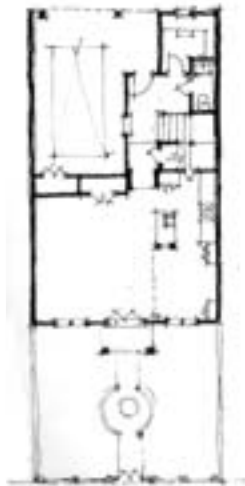

Designed by Moser Design Group, 843 379 5630

Number of Lots: ± 68  
Avg Lot Width: ± 24 ft  
Avg Lot Depth: ± 60 ft

FIRST FLOOR

SECOND/THIRD FLOOR

FRONT ELEVATION

UNIT TYPES F.13

Designed by Moser Design Group, 843 379 5630

Number of Lots: ± 68  
Avg Lot Width: ± 24 ft  
Avg Lot Depth: ± 60 ft

FIRST FLOOR

SECOND FLOOR

THIRD FLOOR

FRONT ELEVATION

1/16" = 1'-0"

UNIT TYPES F.14

Designed by Moser Design Group, 843 379 5630

Number of Lots: ± 68  
Avg Lot Width: ± 24 ft  
Avg Lot Depth: ± 60 ft

FIRST FLOOR

SECOND FLOOR

FRONT ELEVATION

UNIT TYPES F.15