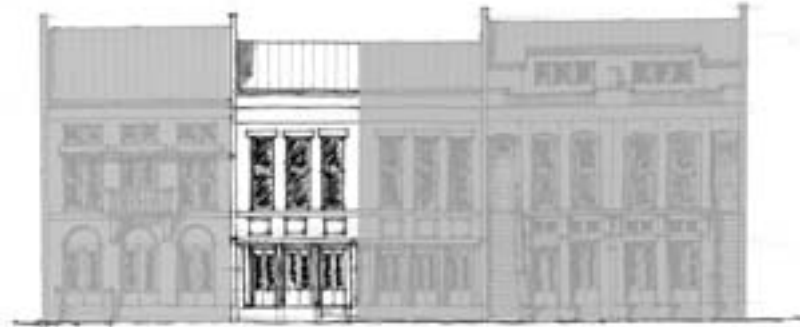

Designed by Moser Design Group, 843 379 5630

Number of Lots: ± 68  
Avg Lot Width: ± 24 ft  
Avg Lot Depth: ± 60 ft

FIRST FLOOR

SECOND/THIRD FLOOR

FRONT ELEVATION

UNIT TYPES F.13

Designed by Moser Design Group, 843 379 5630

Number of Lots: ± 68  
Avg Lot Width: ± 24 ft  
Avg Lot Depth: ± 60 ft

FIRST FLOOR

SECOND FLOOR

THIRD FLOOR

FRONT ELEVATION

1/16" = 1'-0"

UNIT TYPES F.14

Designed by Moser Design Group, 843 379 5630

Number of Lots: ± 68  
Avg Lot Width: ± 24 ft  
Avg Lot Depth: ± 60 ft

FIRST FLOOR

SECOND FLOOR

FRONT ELEVATION

UNIT TYPES F.15