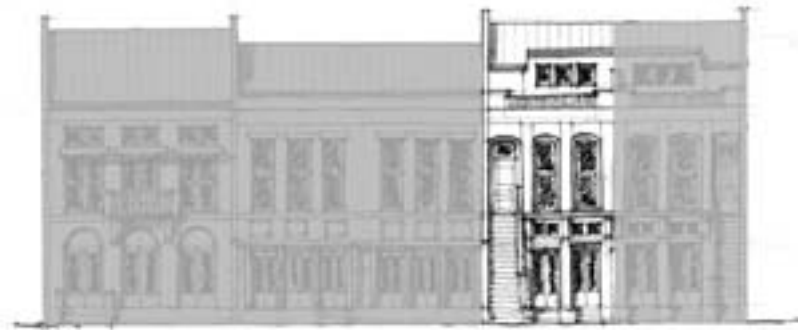

Designed by Moser Design Group, 843 379 5630

Number of Lots: ± 68  
Avg Lot Width: ± 24 ft  
Avg Lot Depth: ± 60 ft

FIRST FLOOR

SECOND/THIRD FLOOR

FRONT ELEVATION

UNIT TYPES F.13

Designed by Moser Design Group, 843 379 5630

Number of Lots: ± 68  
Avg Lot Width: ± 24 ft  
Avg Lot Depth: ± 60 ft

FIRST FLOOR

SECOND FLOOR

THIRD FLOOR

FRONT ELEVATION

1/16" = 1'-0"

UNIT TYPES F.14

Designed by Moser Design Group, 843 379 5630