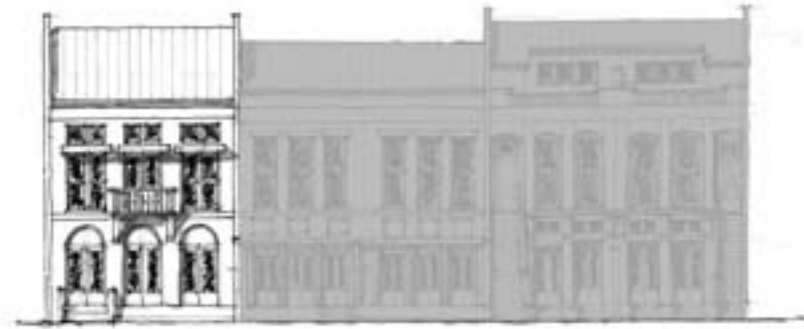

Designed by Moser Design Group, 843 379 5630

Number of Lots: ± 68  
Avg Lot Width: ± 24 ft  
Avg Lot Depth: ± 60 ft

FIRST FLOOR

SECOND/THIRD FLOOR

FRONT ELEVATION

UNIT TYPES F.13

Designed by Moser Design Group, 843 379 5630

Number of Lots: ± 68  
Avg Lot Width: ± 24 ft  
Avg Lot Depth: ± 60 ft

FIRST FLOOR

SECOND FLOOR

THIRD FLOOR

FRONT ELEVATION

1/16" = 1'-0"

UNIT TYPES F.14

Designed by Moser Design Group, 843 379 5630